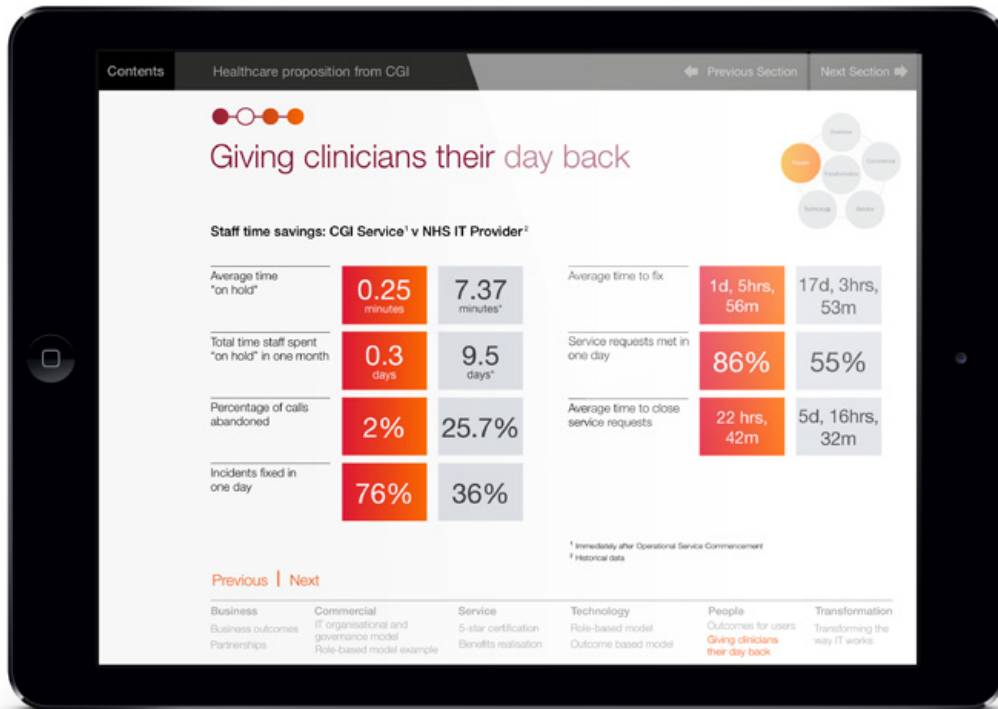

*An app for CGI's
healthcare salesforce*

Landscape

+44 (0) 207 7692 7001
www.yourlandscape.co.uk

CGI are an IT and business process service, with a broad offer across multiple sectors. They asked Landscape to develop an app that their sales team could use to help explain their Healthcare proposition at various events and seminars across the country. Through a workshop, we were able to define the content of the app, and then developed and animated a visual graphic to explain the depth and breadth of their offer. The sales team could navigate through the app when in a face-to-face situation, picking out the most relevant content and the app was then distributed as part of a follow-up conversation.